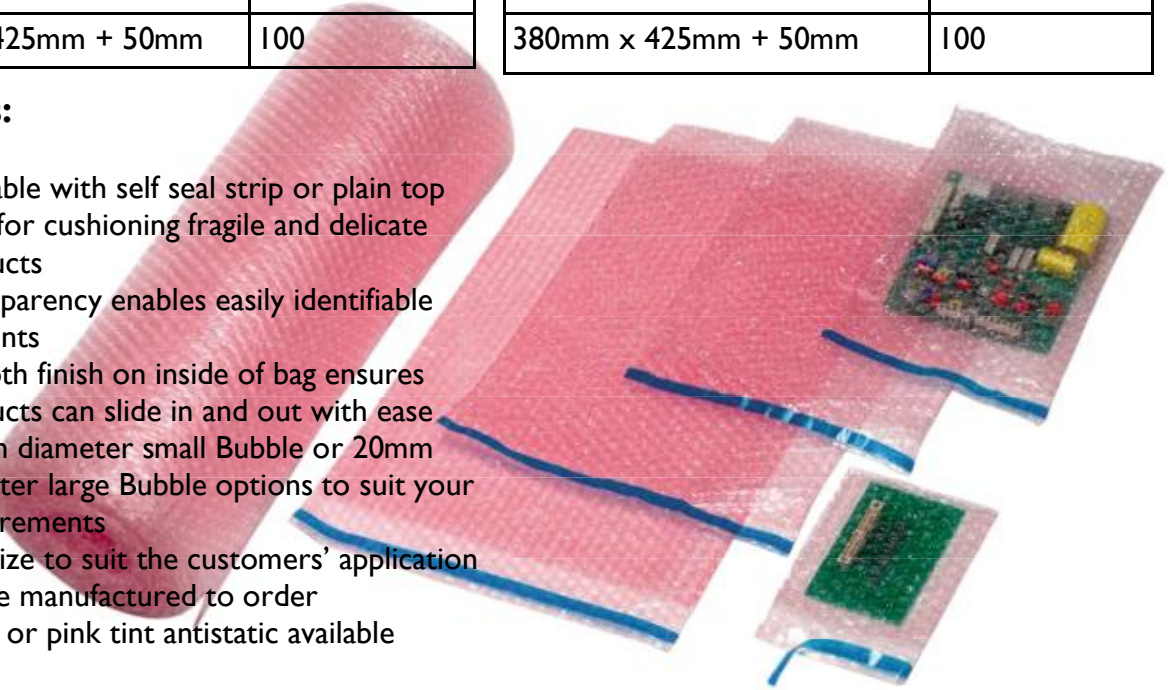

# BUBBLE BAGS AND POUCHES

Size Plain:	Carton Qty.
100mm x 135mm + 30mm	750
130mm x 180mm + 40mm	500
180mm x 230mm + 40mm	300
230mm x 280mm + 40mm	300
280mm x 375mm + 50mm	150
305mm x 425mm + 50mm	150
380mm x 425mm + 50mm	100

Size Pink Anti Static:	Carton Qty.
100mm x 135mm + 30mm	750
130mm x 180mm + 40mm	500
180mm x 230mm + 40mm	300
230mm x 280mm + 40mm	300
280mm x 375mm + 50mm	150
305mm x 425mm + 50mm	150
380mm x 425mm + 50mm	100

## Features:

- Available with self seal strip or plain top
- Ideal for cushioning fragile and delicate products
- Transparency enables easily identifiable contents
- Smooth finish on inside of bag ensures products can slide in and out with ease
- 10mm diameter small Bubble or 20mm diameter large Bubble options to suit your requirements
- Any size to suit the customers' application can be manufactured to order
- Clear or pink tint antistatic available

- High quality UK manufactured film
- Small or large bubble cells available
- Clear or pink anti static to suit your packaging needs
- 

**The following sizes are standard from stock:**

300mm x 100m Small Cell
500mm x 100m Small Cell
500mm x 50m Large Cell
600mm x 100m Small Cell
600mm x 50m Large Cell
750mm x 100m Small Cell
750mm x 50m Large Cell
1000mm x 100m Small Cell
1200mm x 100m Small Cell
1200mm x 50m Large Cell
1500mm x 100m Small Cell
1500mm x 50m Large Cell